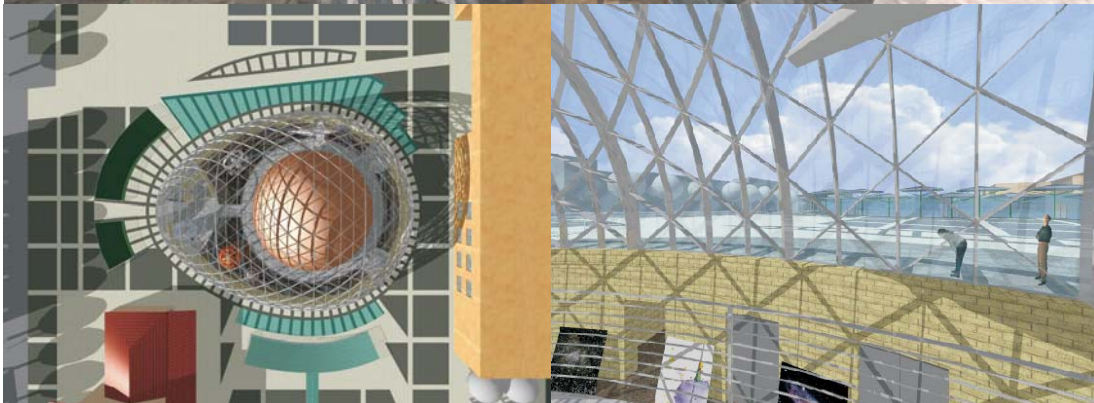

COMPETITIONS

PUBLIC BUILDING
Cosenza 2001

Description **planetarium and science museum** | project **Studio Capelli-Masella** |
commission **architectural design competition** | location **piazza Matteotti - Cosenza** | volume
9.635 cubic meters | total surface of area **2.387 sq meters** | project **2001** | commissioner
The Town of Cosenza | total cost of works **€ 2,2 million**