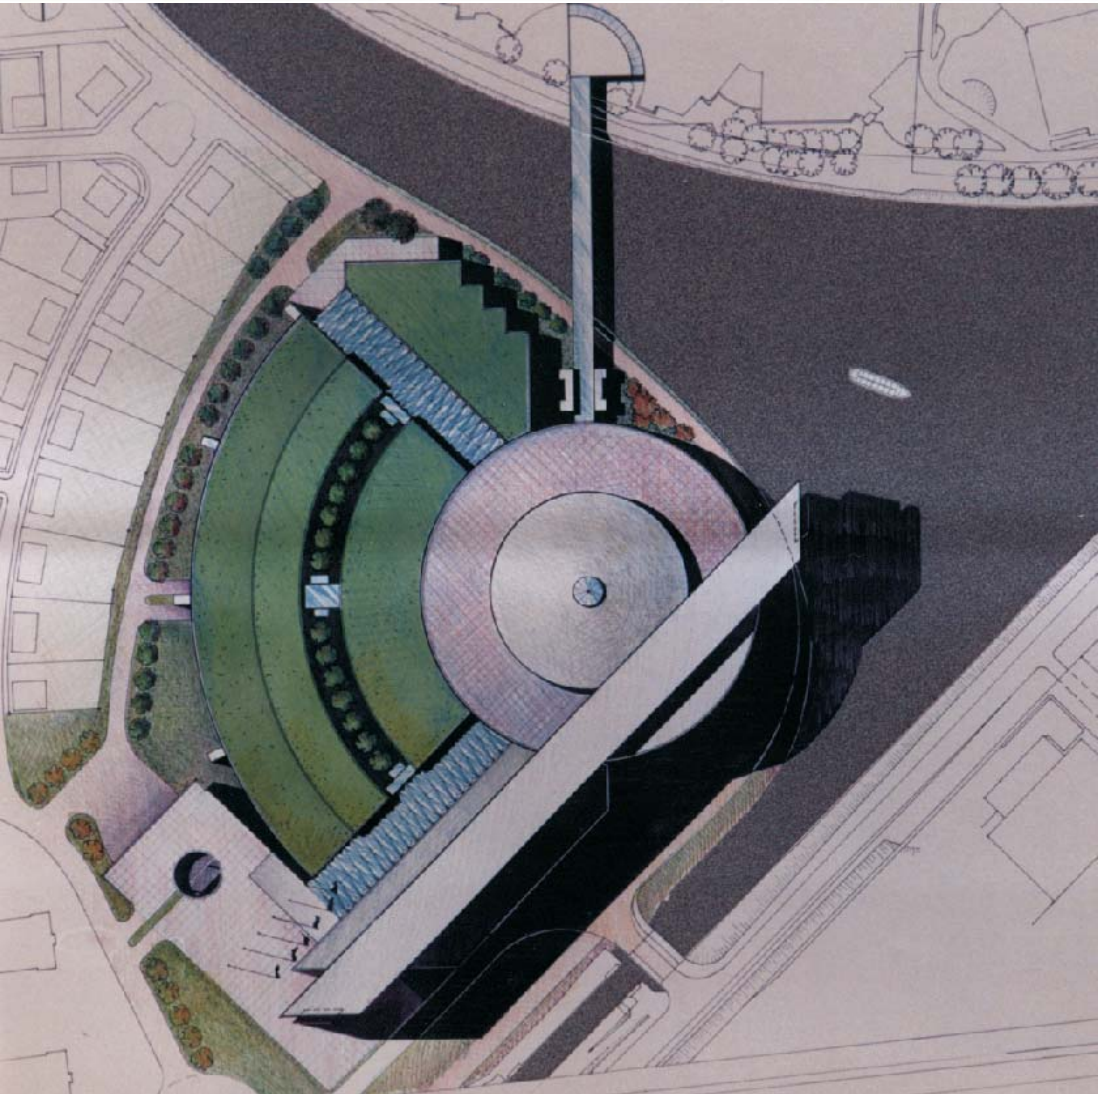

OFFICE COMPLEX
Strasbourg 1991- 2nd place

Description **study of the hemicycle and offices for the European Parliament** |
project **Studio Dini-Capelli** in collaboration with **Studio Spadolini & Associati** and **Serete**
| commission **architectural design competition** | location **Strasbourg** | project
1991 | commissioner **European Parliament - Strasbourg**

COMPETITIONS