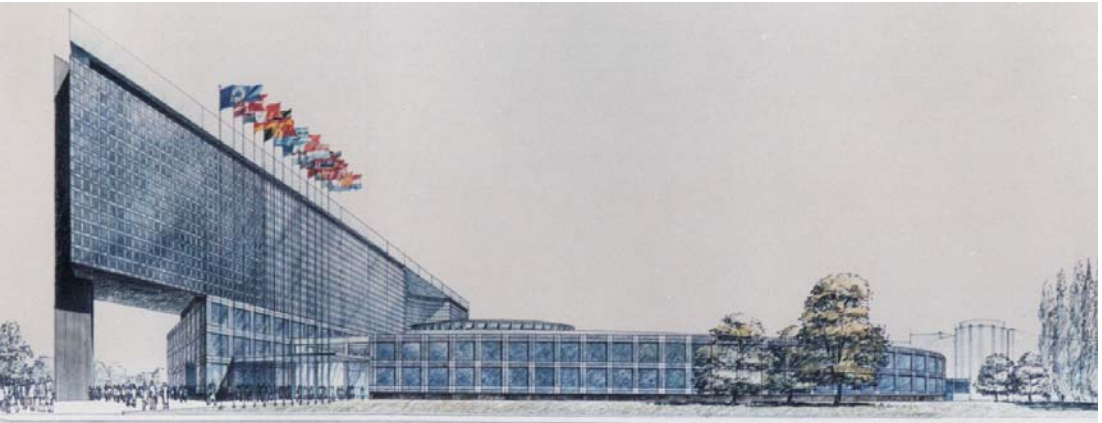

OFFICE COMPLEX
Strasbourg 1991- 2nd place

Description **study of the hemicycle and offices for the European Parliament** |
project **Studio Dini-Capelli** in collaboration with **Studio Spadolini & Associati** and **Serete**
| commission **architectural design competition** | location **Strasbourg** | project
1991 | commissioner **European Parliament - Strasbourg**

COMPETITIONS