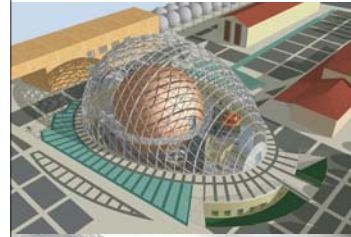

COMPETITIONS

PUBLIC BUILDING
Cosenza 2001

Description **planetarium and science museum** | project **Studio Capelli-Masella** |
commission **architectural design competition** | location **piazza Matteotti - Cosenza** | volume
9.635 cubic meters | total surface of area **2.387 sq meters** | project **2001** | commissioner
The Town of Cosenza | total cost of works **€ 2,2 million**