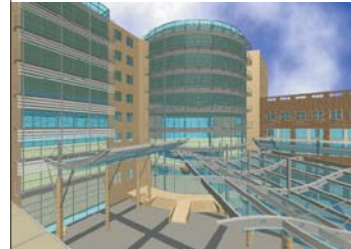

COMPETITIONS

OFFICE COMPLEX
Milan 2001 - 3rd place

Description **office complex** | project **Studio Capelli-Masella** | commission **architectural design competition** | location **via Bergognone - Milan** | project **2001** | commissioner **Hines Italia S.r.l. - Milan** | total cost of works **€ 2,2 million**