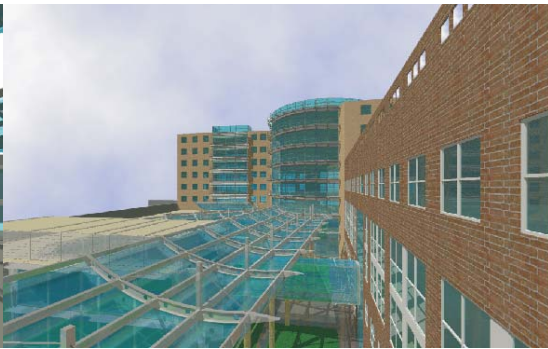

COMPETITIONS

OFFICE COMPLEX
Milan 2001 - 3rd place

Description **office complex** | project **Studio Capelli-Masella** | commission **architectural design competition** | location **via Bergognone - Milan** | project **2001** | commissioner **Hines Italia S.r.l. - Milan** | total cost of works **€ 2,2 million**